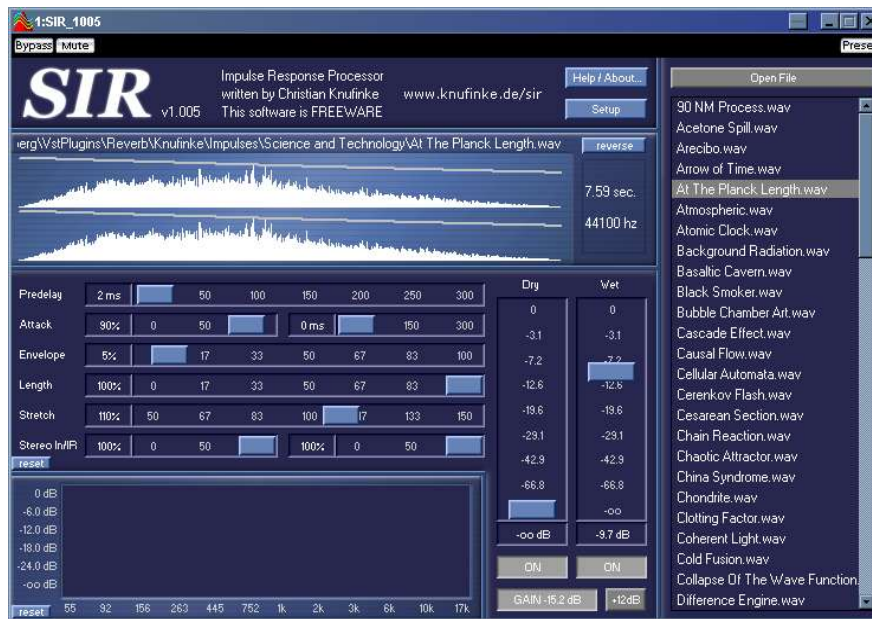

Now adjust the Dry, Wet, and other parameters to your preferences:

At this point, SIR is ready to process the file in real time. Simply play the sound and hear what Spectral Relativity can do to your sounds!

WARNING: please take care to moderate the output volume when using this or any other convolution product. By its nature, convolution can result in resonances that amplify the source material significantly. Spirit Canyon Audio cannot accept responsibility if you blow some speakers, or worse, your ear drums!