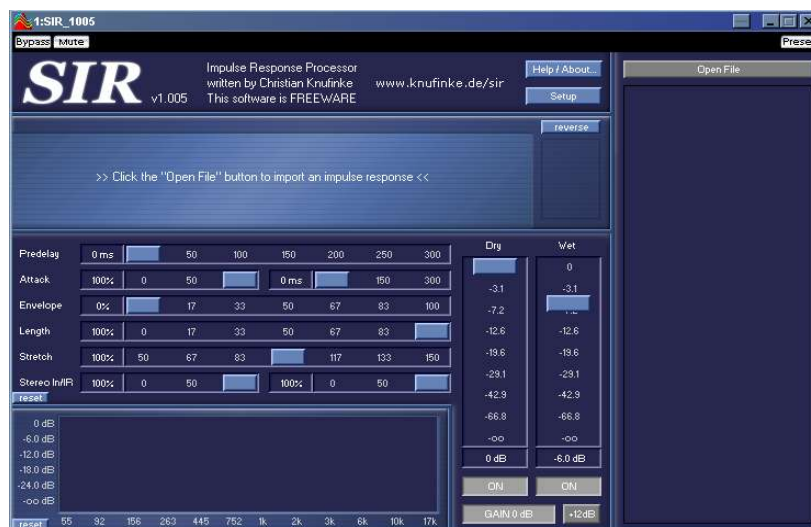

Next, from the master section choose SIR as a VST plugin to apply to this sound file; the SIR window will then appear: