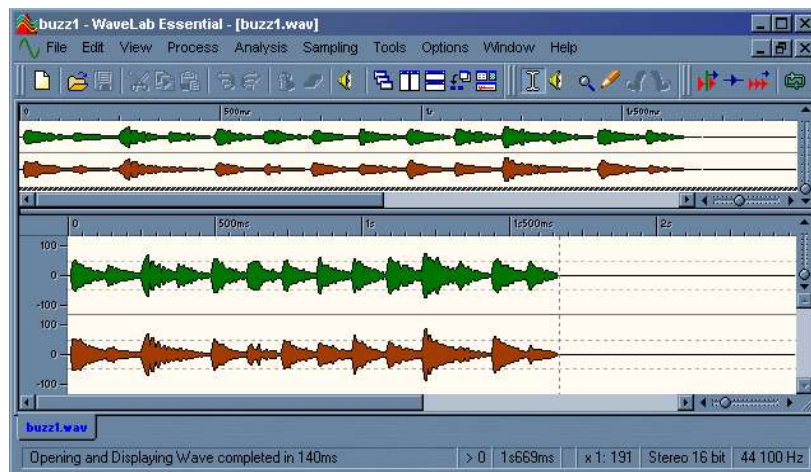

IV. How To Use

How you use Spectral Relativity is completely dependent upon the convolution engine of your choice. Please consult the user's manual for that product for details on how to import or use WAV files as impulse responses for convolution. All Spectral Relativity impulse responses are in stereo 16-bit WAV format, at a constant sample rate of 44.1KHz. Simply load a particular WAV file into your convolution engine, and off you go!

The following example session shows how Spectral Relativity might be used with SIR (a popular freeware convolution engine for the Windows/VST platform), within the Steinberg Wavelab program. First, load in the sound file that you wish to process: